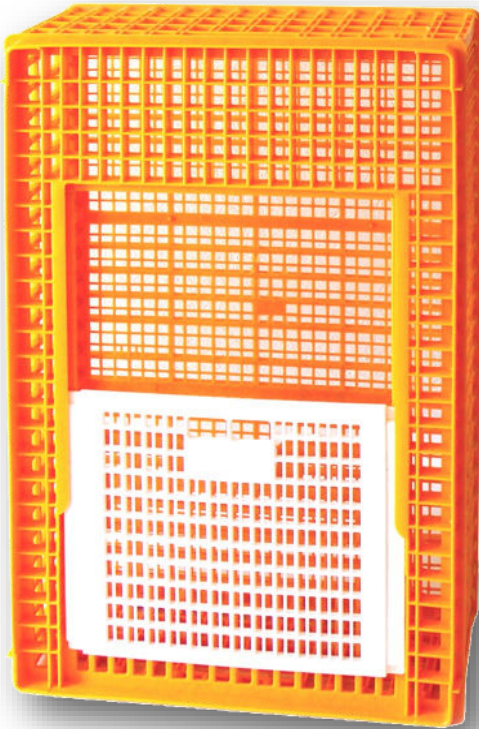

Piedmont Coops

GIORDANO **Piedmont Coop**

The ORIGINAL...accept no imitations!

- Smooth and round surfaces minimize bruises and broken wings, preventing injuries during the coop handling
- The spring latch keeps birds safely locked in the coop
- The special design guarantees maximum ventilation, quicker and easier cleaning
- Perfect interlocking reduces danger of load shifting
- UV stabilizer reduces ageing due to solar rays
- Very simple to assemble: push fit-self locking
- No equipment needed. A simple pressure assures the complete assembly of the coops

**Dimensions**

38.19" x 22.83" x 10.63"

Weight

17.20 lbs

Sliding top door size

16.53" x 15"

Standard color

yellow with white doors

Capacity

18/20 birds, dependent on climate

GIORDANO **Mini Piedmont Coop**

- Smooth and round surfaces minimize bruises and broken wings, preventing injuries during the coop handling
- The spring latch keeps birds safely locked in the coop
- The special design guarantees maximum ventilation, quicker and easier cleaning;
- Perfect interlocking reduces danger of load shifting
- UV stabilizer reduces ageing due to solar rays
- Very simple to assemble: push fit-self locking
- No equipment needed. A simple pressure assures the complete assembly of the coops
- Economical and safe
- HD polyethylene UV stabilized

Dimensions

30.32" x 22.44" x 11.42"

Sliding top door size

16.54" x 12.60"

Weight 14.89 lbs

Standard color

yellow with white doors

Capacity