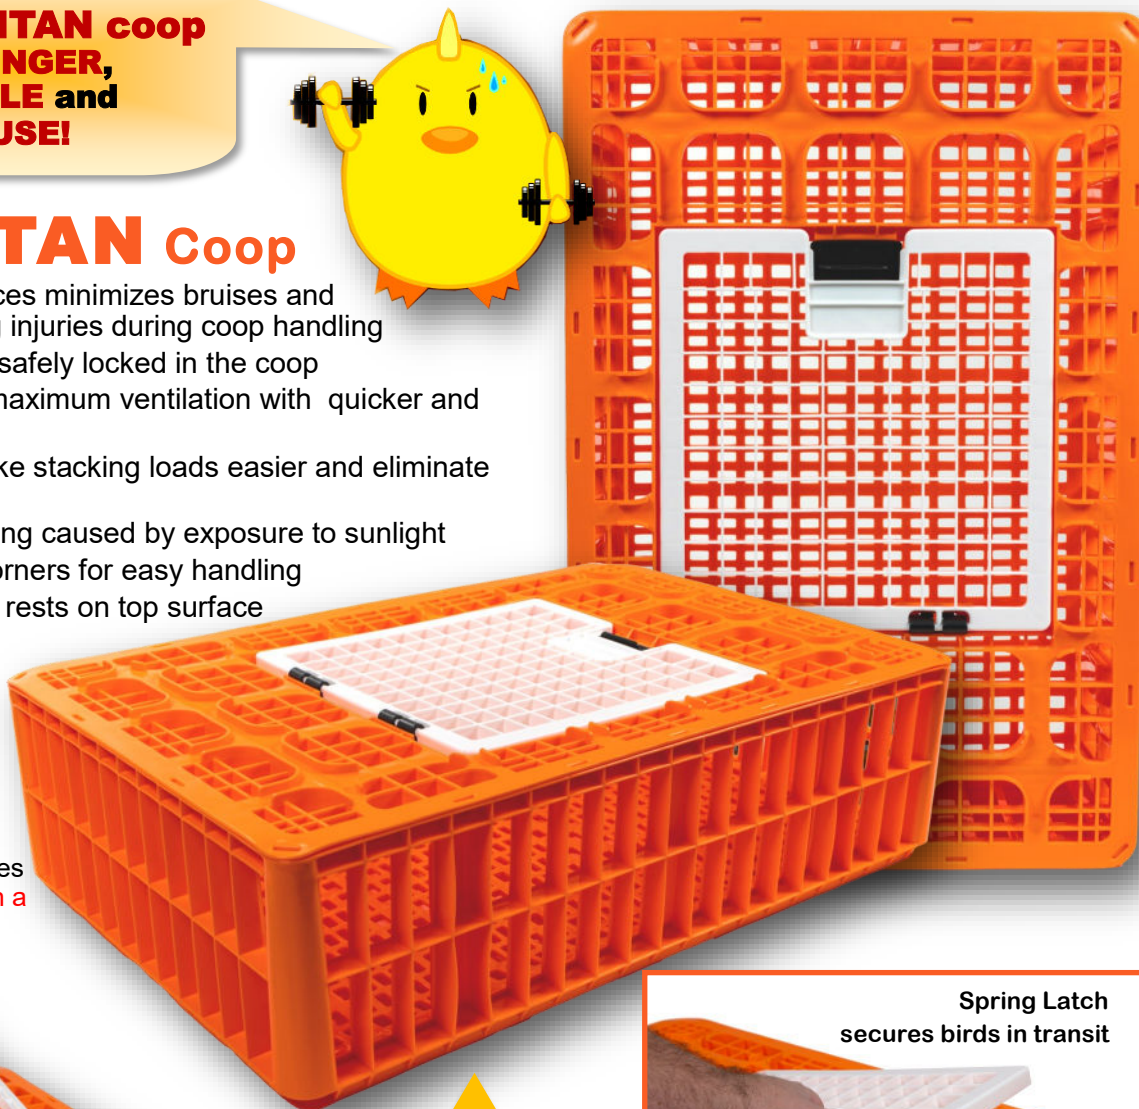

INDIV[®]

PIEDMONT TITAN COOP

The **Piedmont TITAN coop** is now **STRONGER**, more **DURABLE** and **EASY TO USE!**

Piedmont TITAN Coop

- Smooth and round surfaces minimizes bruises and broken wings, preventing injuries during coop handling
- Spring latch keeps birds safely locked in the coop
- The design guarantees maximum ventilation with quicker and easier cleaning
- Interlocking surfaces make stacking loads easier and eliminate shifting during shipping.
- UV stabilizer reduces aging caused by exposure to sunlight
- Finger holds in all four corners for easy handling
- Door opens outward and rests on top surface

Dimensions

35" x 24" x 10"

Top door size:

15" x 15.5"

Standard color:

Bright Orange body w/white top door & black latch & hinges

*Custom colors available with a minimum order requirement. Call for custom quote.