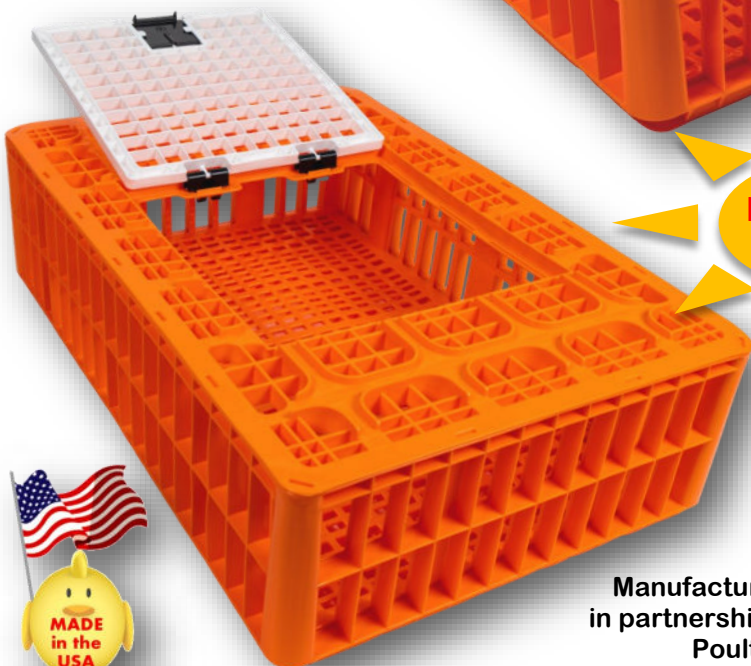

INDIV[®]

PIEDMONT TITAN COOP

The **Piedmont TITAN coop** is now **STRONGER**, more **DURABLE** and **EASY TO USE!**

Piedmont TITAN Coop

- Smooth and round surfaces minimizes bruises and broken wings, preventing injuries during coop handling
- Spring latch keeps birds safely locked in the coop
- The design guarantees maximum ventilation with quicker and easier cleaning
- Interlocking surfaces make stacking loads easier and eliminate shifting during shipping.
- UV stabilizer reduces aging caused by exposure to sunlight
- Finger holds in all four corners for easy handling
- Door opens outward and rests on top surface

Dimensions

35" x 24" x 10"

Top door size:

15" x 15.5"

Standard color:

Bright Orange body w/white top door & black latch & hinges

*Custom colors available with a minimum order requirement. Call for custom quote.