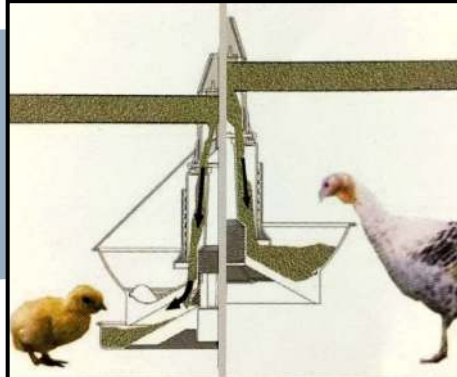

All-in-one
Multi-Stage
Turkey Feeder

Polyfeeder

This high quality and versatile feeder can be used in “All-in / All-out” buildings with the same feeder, and can be configured for either brooding or finishing!

Benefits:

- For turkey poults, chicks feed using the lower part of feeder.
- During the finishing stage, adult birds use the top of the feeder.
- For either the poult or adult stage, feed can be precisely adjusted.
- After 6 to 8 weeks, the bottom pan (used for weaning) can be removed for the grow-out cycle.

Patent: The unique patent pending “Open/Close” valve design is the heart of the feeder and can be used for either brooding or finishing.

The Polyfeeder is made in Italy & distributed by INDIV in partnership with Giordano Poultry Plast