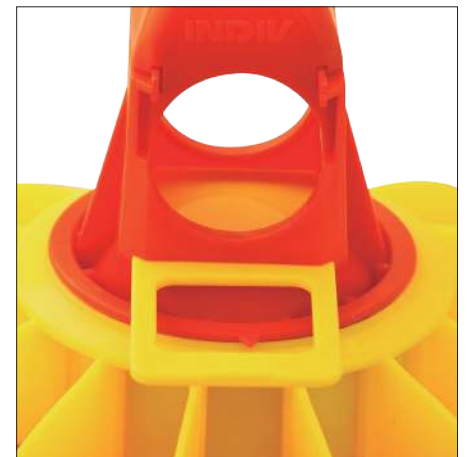

**2 models are available:**  
**NG-4C** - With 4 Spoke  
**NG-14C** - With 14 Spoke

The **NG®** feed pan has a new, streamlined design and maintains a 14" diameter.

Rim-to-floor pan height allows the chicks easy access to feed.

For brooding, the pan is flat on the floor; with the feed flow height within the pan allowing birds to consume without wasting or spilling feed on the floor.

The new technical design of the **NG®** feeder, with the high quality plastics utilized, ensures years of trouble free use.

The **NG®** feed pan can be easily assembled or disassembled for quick and easy cleaning.

As the birds grow and the pan is raised, there are 4 possible regulations for feed flow in accordance with the user's needs.

Each unit can be removed or replaced without having to disassemble the tubing.

The **NG** feed pans include as standard a feed opening and shut-off valve.