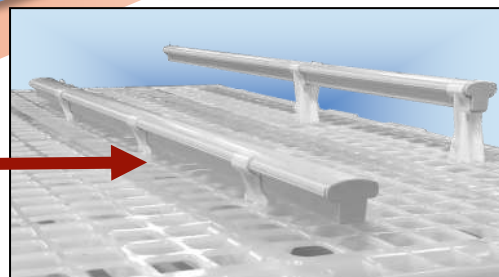

Benefits:

- Prevents litter build-up on supports for a more sanitary environment
- Curved surface for smooth manure flow and protecting bird's feet
- Corrosion and bacteria resistant for healthier birds

- Easy to install and clean
- Installs on wood or rail
- Suitable for cage-free layer houses
- Measures: 2' tall x 4' wide
- Manufactured in the **USA** with high quality 100% virgin plastic materials

Optional Lock-in Perches Available

Call or Email us for your customized quote today!

INDIV®

USA Headquarters

P.O. Box 1275
Springfield, MO. USA 65801
Ph: 417-862-2673
Fax: 417-862-5434
E-mail: sales@indiv.com