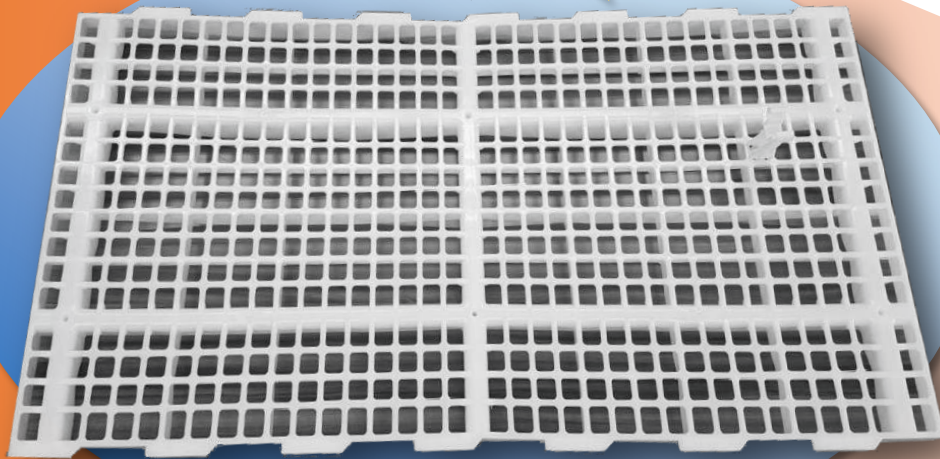

Sani-Slat

Plastic Poultry Flooring

Our new and improved design with **BIO-SECURE** features!

Benefits:

- Prevents litter build-up on supports for a more sanitary environment
- Curved surface for smooth manure flow and protecting bird's feet
- Corrosion and bacteria resistant for healthier birds

- Easy to install and clean
- Installs on wood or rail
- Suitable for cage-free layer houses
- Measures: 2' tall x 4' wide
- Manufactured in the **USA** with high quality 100% virgin plastic materials