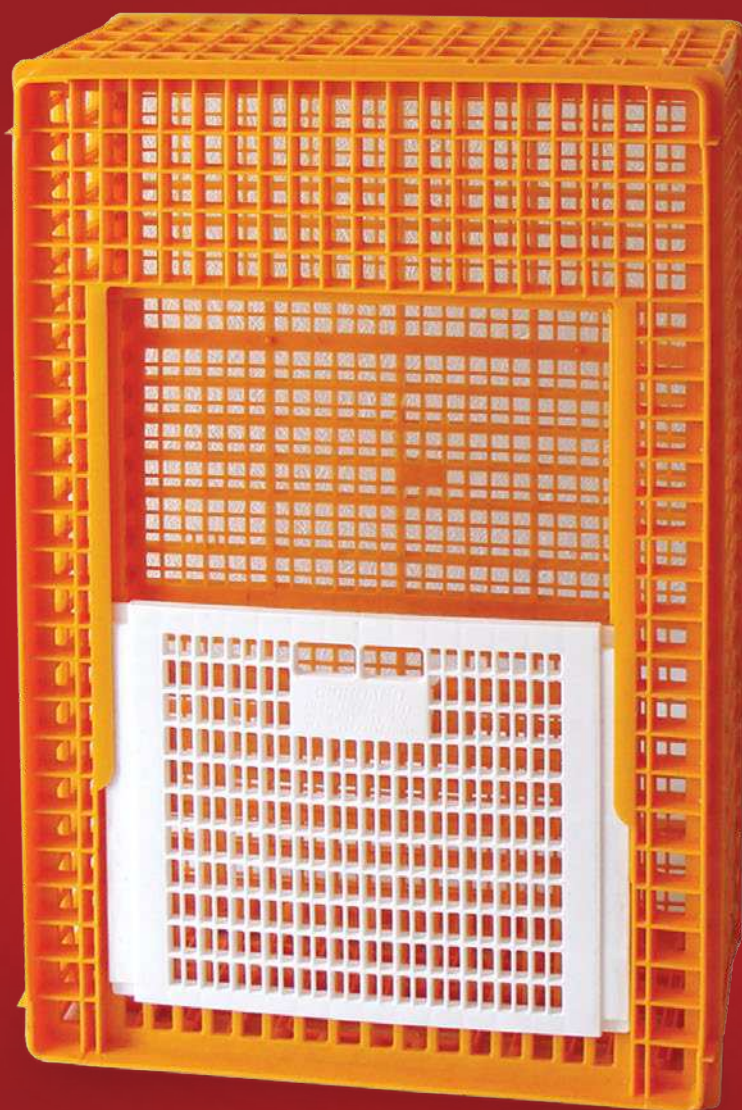

INDIV

Poultry farming equipment

COOPS FOR TRANSPORTING LIVE POULTRY PIEDMONT

www.indiv.com

Solutions for poultry farming throughout the world

Coops for transporting live poultry

► Piedmont

The **biggest, most secure, resistant and robust coop** for transporting chicken in the market.

2 year warranty

- **Raw Material:** Made of high density polyethylene 100% virgin + UV additive (Compliant with FDA and EEC)
- **Temperature resistance:** 120 °C / -40 °C
- **Surfaces:** Smooth and round surfaces safe for birds and handling.
- **Top sliding door:** 42 x 38 cm
- **Size:** 97 x 57 x 28 cm
- **Weight:** 8.25 kg
- **Load bearing:** 1.000 kg
- **Load capacity (internal):** 35 kg (10-12 chickens)
- **Injection screen printing:** Area of 67.5 x 43 mm for name or logo.

• **Shipping capacity:**

	53' box	48' box	Std. 20' cont.	Std. 40' cont.	40' HC cont.	Chicken truck
Unasssembled	1750	1600	500	1150	1300	650
Assembled	700	550				250

INDIV

MANUFACTURE AND DISTRIBUTION

INDIV Argentina
 Ovidio Lagos 7285
 C.P. 2000 · Rosario
 Santa Fe · Argentina
 Tel/Fax: 54-341-5121500
 E-mail: indivargentina@indiv.com