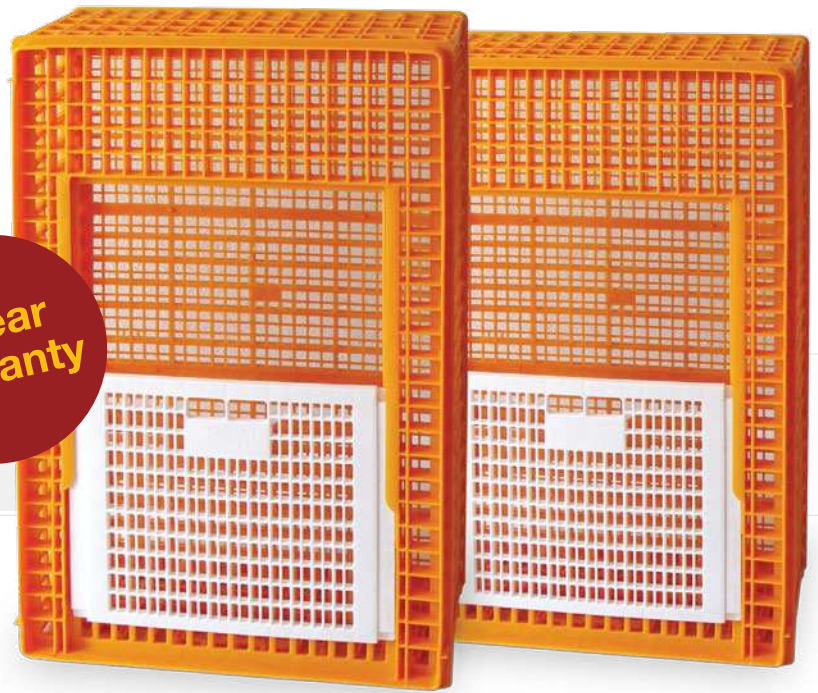

INDIV

Poultry farming equipment

COOPS FOR TRANSPORTING LIVE POULTRY PIEDMONT

www.indiv.com

Solutions for poultry farming throughout the world

Coops for transporting live poultry

► Piedmont

The **biggest, most secure, resistant and robust coop** for transporting chicken in the market.

2 year warranty

- **Raw Material:** Made of high density polyethylene 100% virgin + UV additive (Compliant with FDA and EEC)
- **Temperature resistance:** 120 °C / -40 °C
- **Surfaces:** Smooth and round surfaces safe for birds and handling.
- **Top sliding door:** 42 x 38 cm
- **Size:** 97 x 57 x 28 cm
- **Weight:** 8.25 kg
- **Load bearing:** 1.000 kg
- **Load capacity (internal):** 35 kg (10-12 chickens)
- **Injection screen printing:** Area of 67.5 x 43 mm for name or logo.

• **Shipping capacity:**

	53' box	48' box	Std. 20' cont.	Std. 40' cont.	40' HC cont.	Chicken truck
Unasssembled	1750	1600	500	1150	1300	650
Assembled	700	550				250

INDIV

MANUFACTURE AND DISTRIBUTION

INDIV Argentina
 Ovidio Lagos 7285
 C.P. 2000 · Rosario
 Santa Fe · Argentina
 Tel/Fax: 54-341-5121500
 E-mail: indivargentina@indiv.com